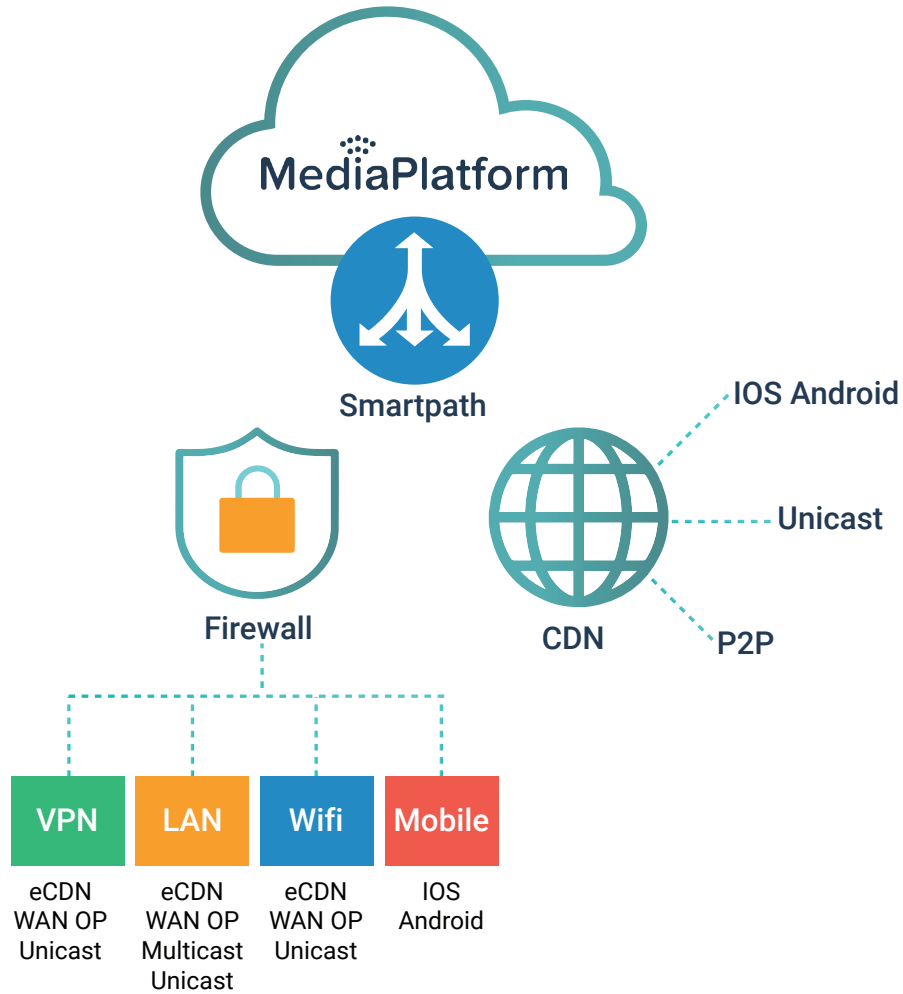

MediaPlatform®
Smartpath

Network
Agnostic

Secure
Delivery

Flexible
Deployment

MediaPlatform® Smartpath – Overlay Routing Technology for Assured Stream Delivery

Smartpath is a network-agnostic technology that ensures that viewers receive the best possible quality live video stream across a multitude of corporate network technologies.

MediaPlatform® Smartpath is used by Global 2000 companies to optimize their existing networks for video delivery. Smartpath provides a rules-based engine that defines the optimal streaming format, bit-rate and transport protocol for each corporate network site and defines how to manage failover and redundancy.

and supports a wide range of streaming options – from multicast to mobile.

When used with MediaPlatform VBI – its industry-leading network quality of service analytics platform – IT and Network Operations teams can monitor live stream delivery in real time, down to subnets and individual IP addresses – to detect and remedy delivery bottlenecks.

Key applications include:

- Automated, multiple live stream failover schemas based on viewer IP address
- Seamless extension with MediaPlatform Edge eCDN nodes for intelligent content repositioning
- Integration with Hive and Kollektive peering, Ramp HTML5 multicast and Peer5 WebRTC services
- Distribution inside and outside the firewall via intranet technologies and public CDNs