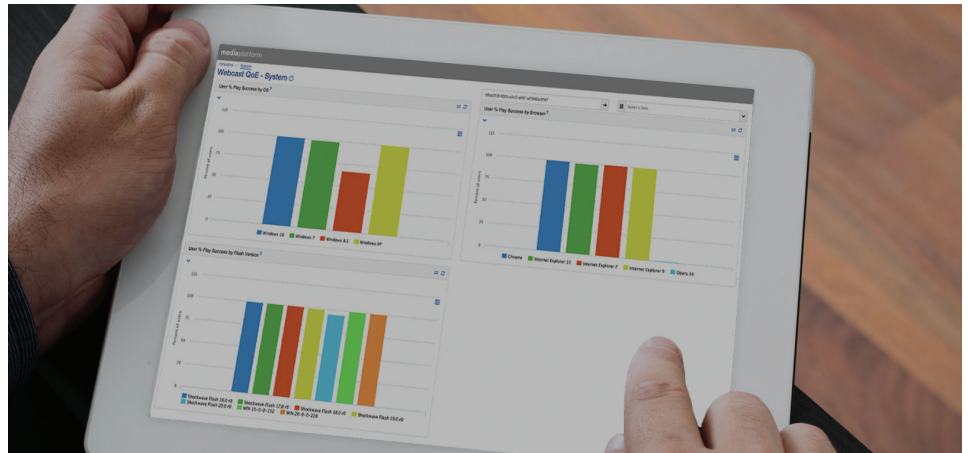

**Executive
Messaging**

**Training &
Development**

**Employee
Communication**

Video Business Intelligence

Webcasting QoS and QoE Dashboard

MediaPlatform Video Business Intelligence (VBI) is the world's first BI platform focused on offering prescriptive and predictive analytics for enterprise live streaming. VB collects the most relevant data for all webcasts in real time and provides deep analytics in an easy to use and customizable Quality of Experience (QOE) dashboard.

Town Halls & All-Hands

Many of the world's most successful organizations are increasing their use of live video for large-scale communications to provide executives with opportunities to connect and engage with the globally dispersed workforce on a consistent basis. Data visualization solutions tailored specifically for streaming video are a must to ensure successful CEO town halls, company All-Hands and other corporate live streaming initiatives.

Live Training

Organizations across all industries are powering e-learning with live, interactive video. With MediaPlatform VBI, Training and Development professionals can be confident their IT departments have the ability to easily monitor user quality of experience for their corporate learning programs. Valuable real-time analytics allow companies to maximize ROI on their Human Capital Management Investments.