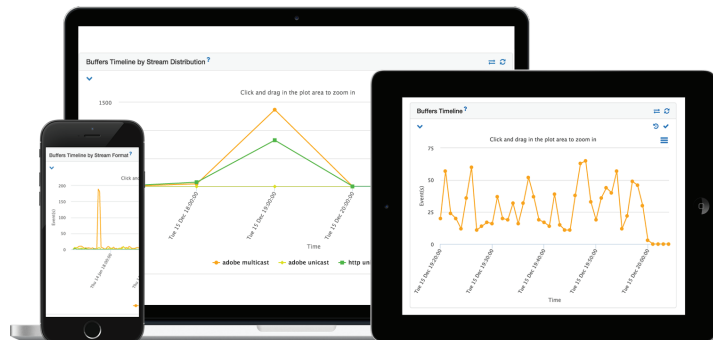

### Webcasting QoS and QoE Dashboard

MediaPlatform Video Business Intelligence (VBI) is the world's first BI platform focused on offering prescriptive and predictive analytics for enterprise live streaming. VB collects the most relevant data for all webcasts in real time and provides deep analytics in an easy to use and customizable Quality of Experience (QOE) dashboard.

## Live Analytics, Anytime.

Data visualization solutions tailored specifically for streaming video have become a must to ensure successful CEO town halls and other live events. With VBI, users can manage tremendous amount of data generated during a webcast to help organizations preemptively identify and remedy trouble points.

#### Deeper Level of Insight

MediaPlatform VBI provides a level of insight into the user experience for live video presentations that has never been seen in the live streaming industry.

#### Real-Time Data Collection

MediaPlatform has solved the challenge of processing the tremendous amount of data generated during a webcast to help organizations preemptively identify and remedy trouble points.